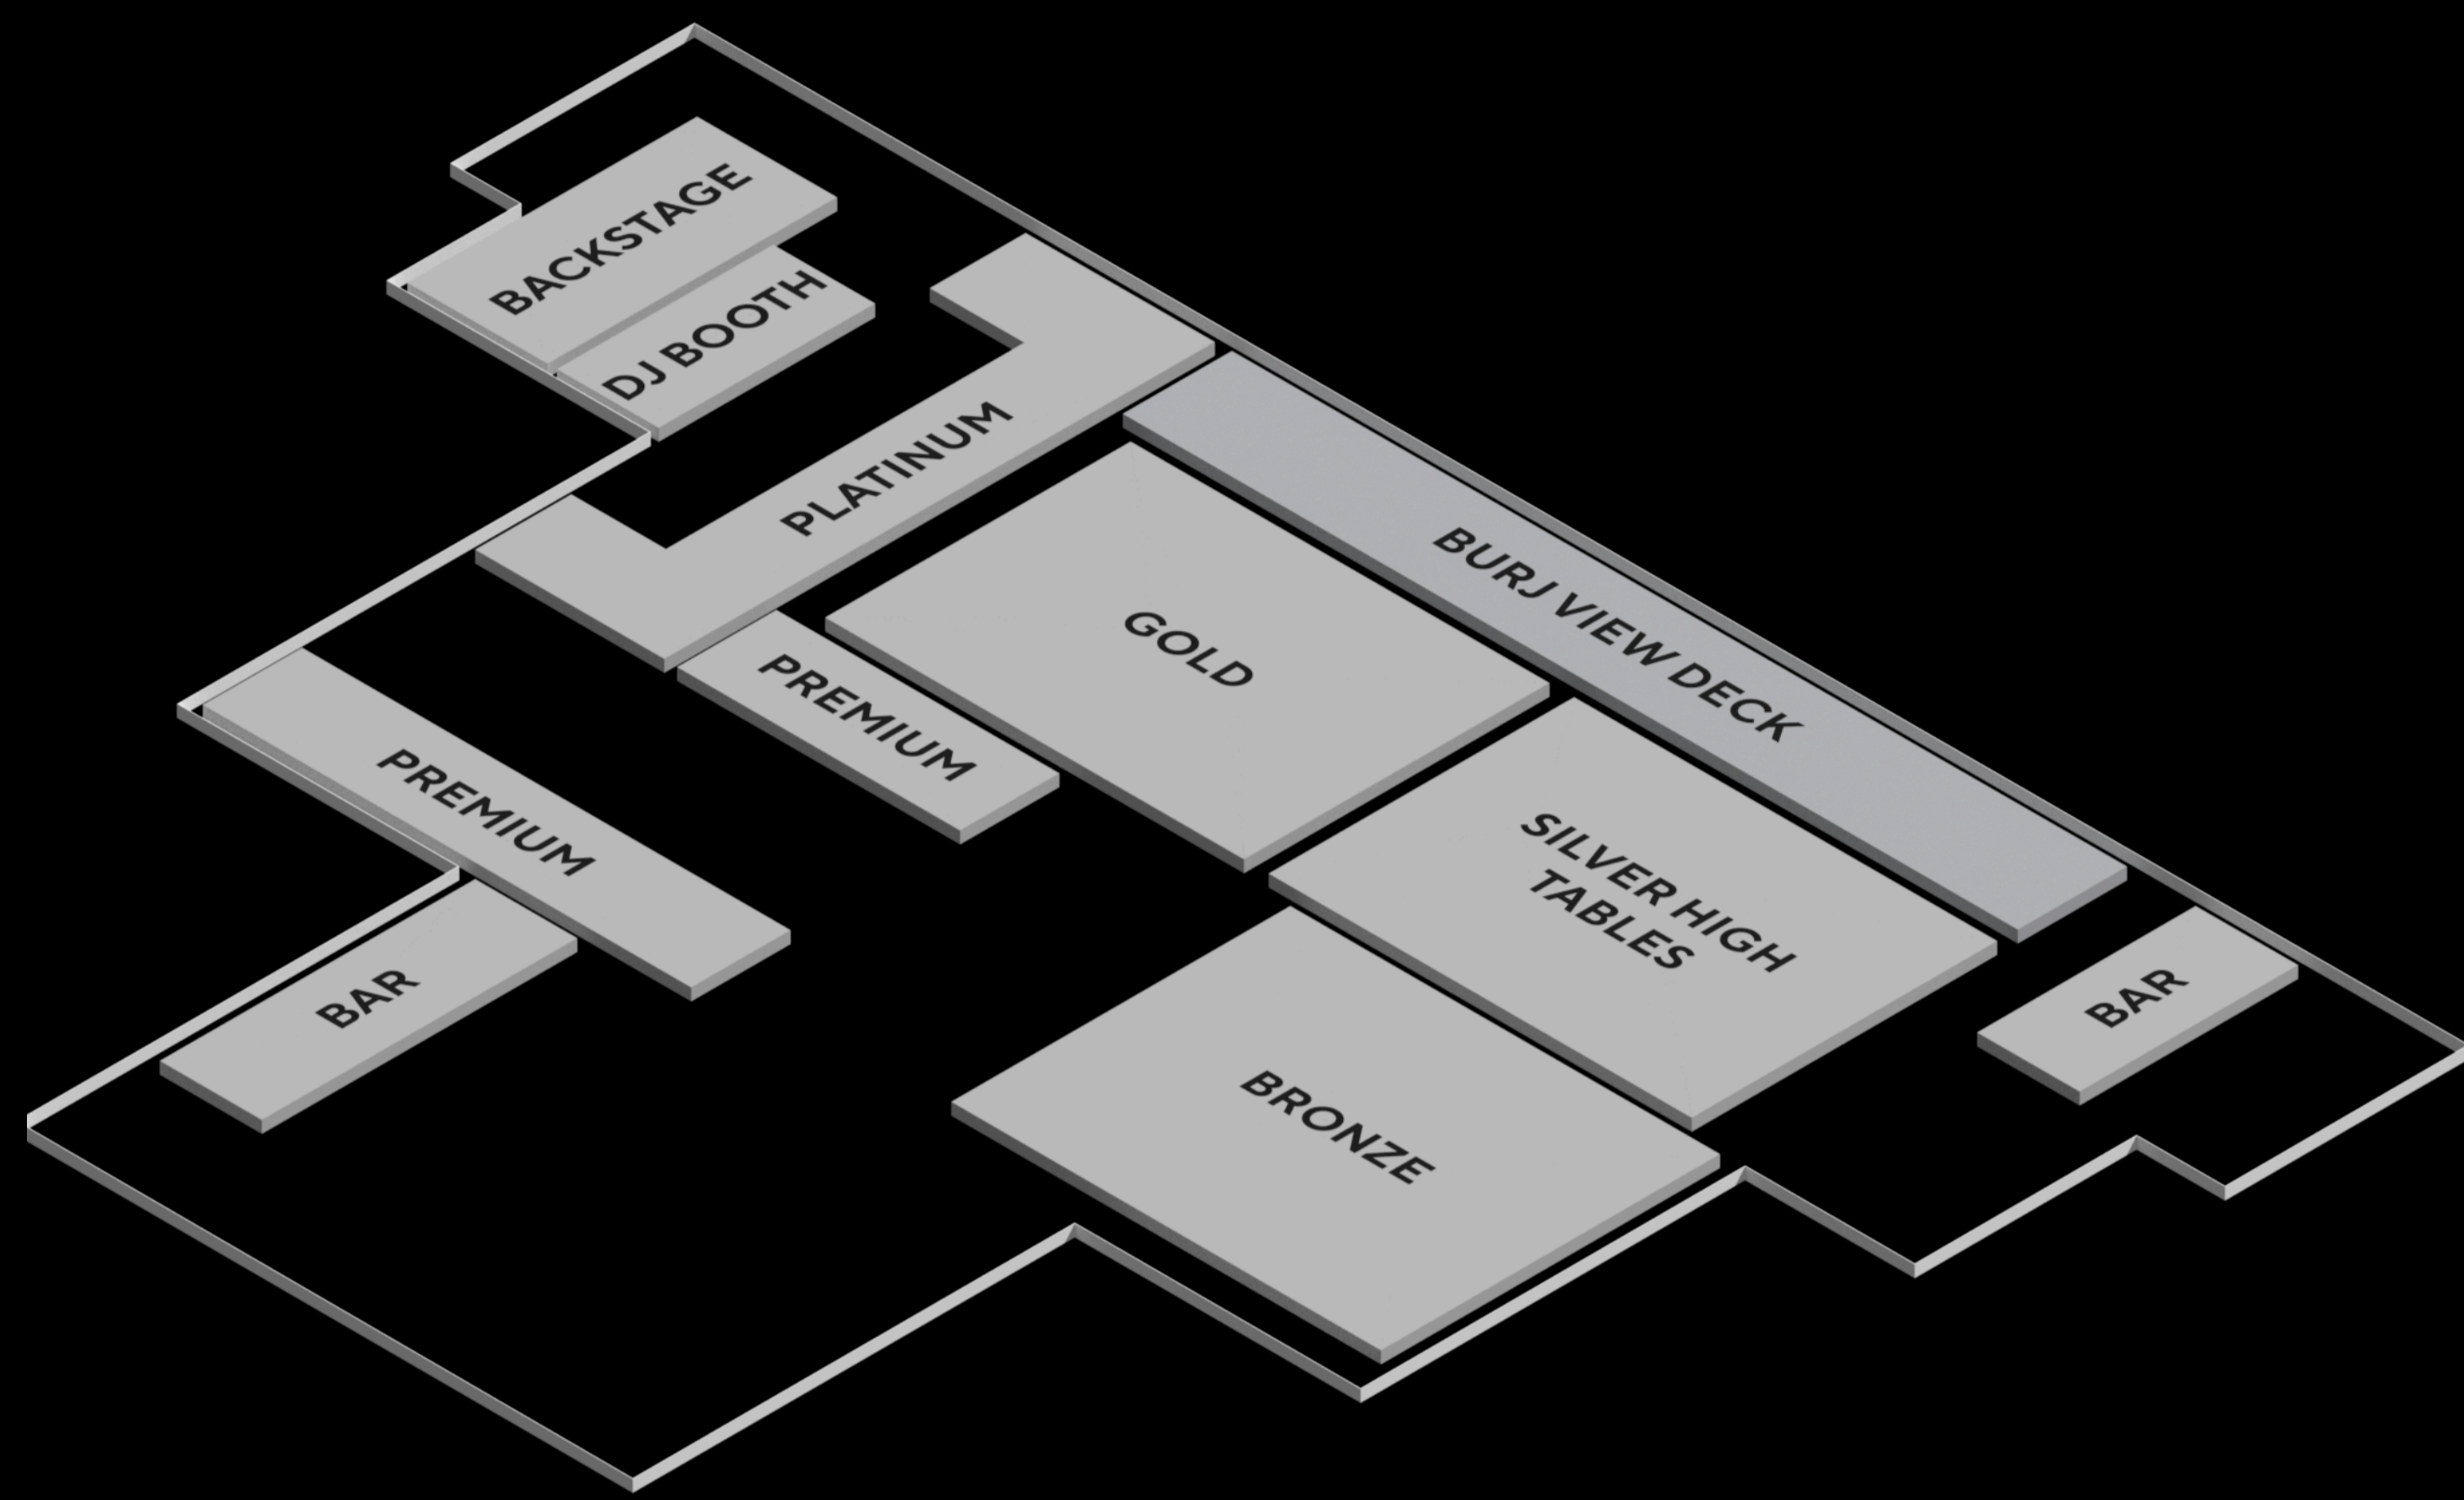

THE PENTHOUSE

PRESENTS

DEC.28

10.PM

**ROGER
SANCHEZ
FABRICE**

CLUB

BACKSTAGE
ON REQUEST

PLATINUM
AED12000 - UP TO 8 PEOPLE

GOLD
AED8000 - UP TO 6 PEOPLE

BURJ VIEW DECK
AED5000 - UP TO 6 PEOPLE

PREMIUM
AED3000 - UP TO 6 PEOPLE

BRONZE
AED3000 - UP TO 4 PEOPLE

SILVER - HIGH TABLES
AED2000 - UP TO 2 PEOPLE

LOUNGE

SOFA BY THE GLASS
AED6000 - UP TO 6 PEOPLE

SOFA SECOND ROW
AED5000 - UP TO 6 PEOPLE

SOFA SECOND ROW
AED8000 - UP TO 8 PEOPLE

SOFA SECOND ROW
AED10000 - UP TO 10 PEOPLE

DINING TABLE LOUNGE
AED2000 - UP TO 4 PEOPLE

DINING TABLE PREMIUM LOUNGE
AED2500 - UP TO 3 PEOPLE

BOOK NOW

TERMS & CONDITIONS

- Age policy: 21+
- IDs are required
- Dress to impress
- Beachwear, sportswear, flip flops, tracksuits are strictly not allowed
- We reserve the right of admission on the door