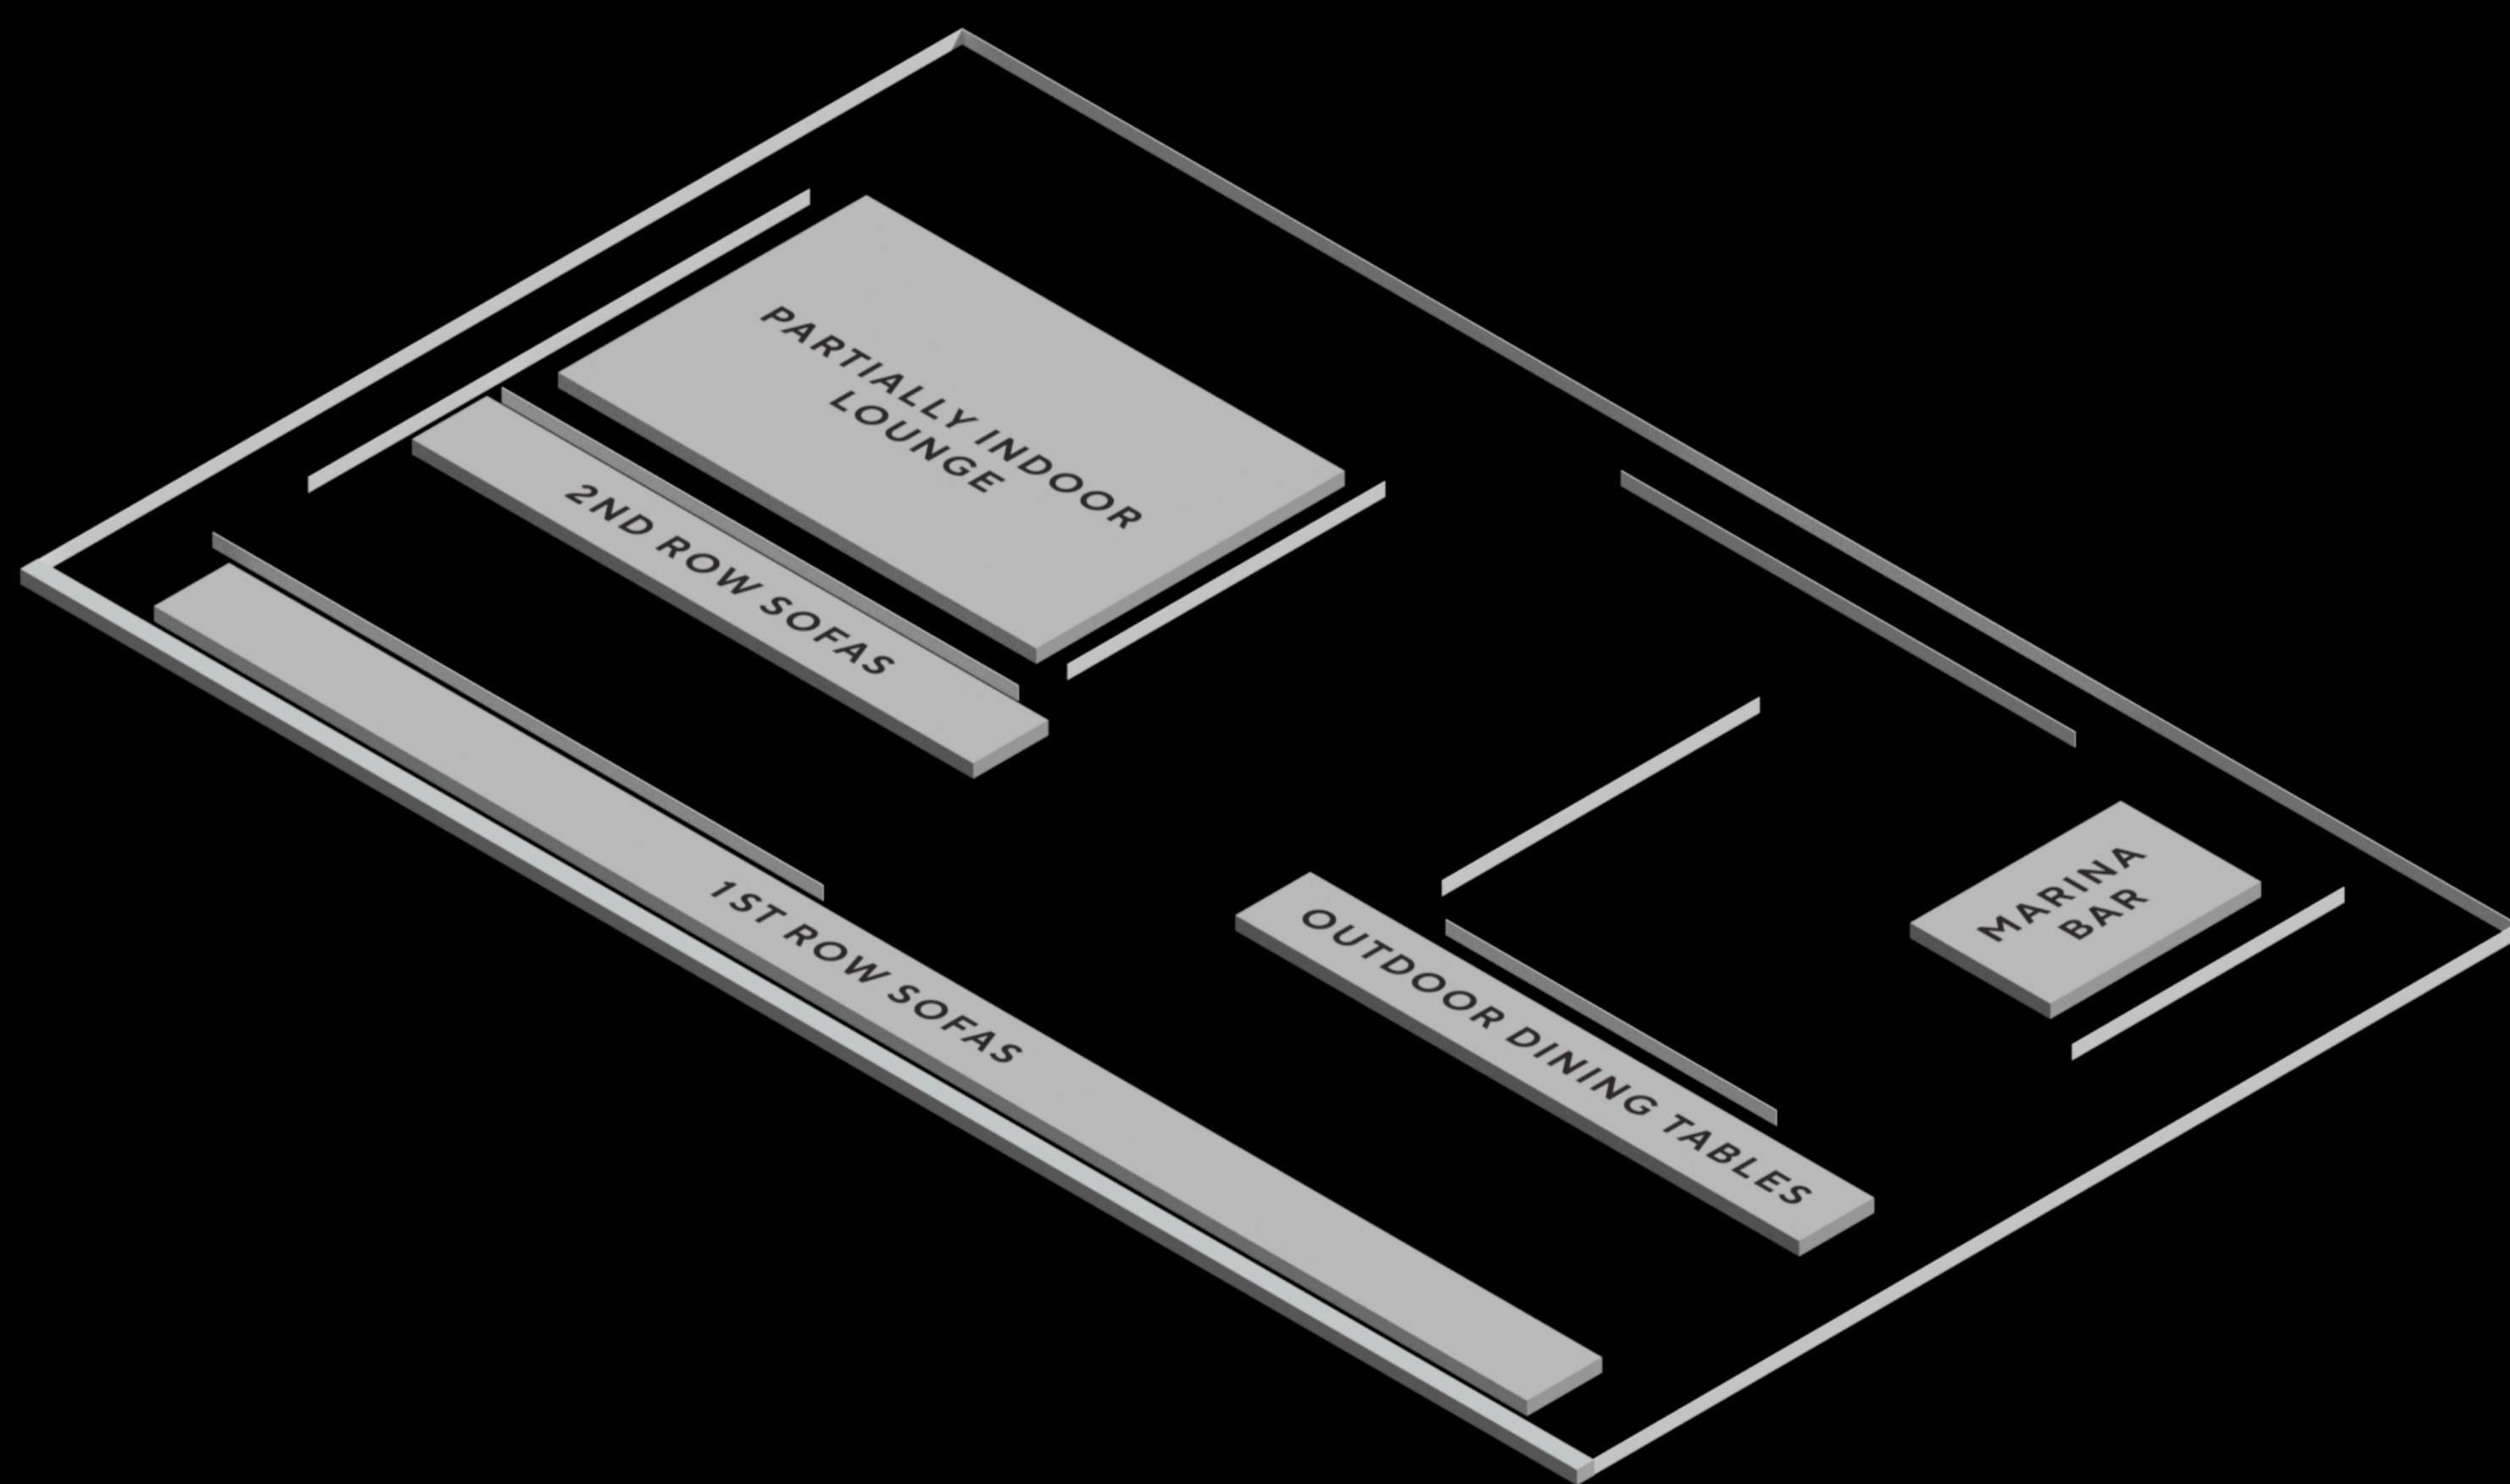

THE PENTHOUSE

PRESENTS

DEC.28

10.PM

**ROGER
SANCHEZ
FABRICE**

CLUB

BACKSTAGE
ON REQUEST

PLATINUM
AED12000 - UP TO 8 PEOPLE

GOLD
AED8000 - UP TO 6 PEOPLE

BURJ VIEW DECK
AED5000 - UP TO 6 PEOPLE

PREMIUM
AED3000 - UP TO 6 PEOPLE

BRONZE
AED3000 - UP TO 4 PEOPLE

SILVER - HIGH TABLES
AED2000 - UP TO 2 PEOPLE

LOUNGE

SOFA BY THE GLASS
AED6000 - UP TO 6 PEOPLE

SOFA SECOND ROW
AED5000 - UP TO 6 PEOPLE

SOFA SECOND ROW
AED8000 - UP TO 8 PEOPLE

SOFA SECOND ROW
AED10000 - UP TO 10 PEOPLE

DINING TABLE LOUNGE
AED2000 - UP TO 4 PEOPLE

DINING TABLE PREMIUM LOUNGE
AED2500 - UP TO 3 PEOPLE