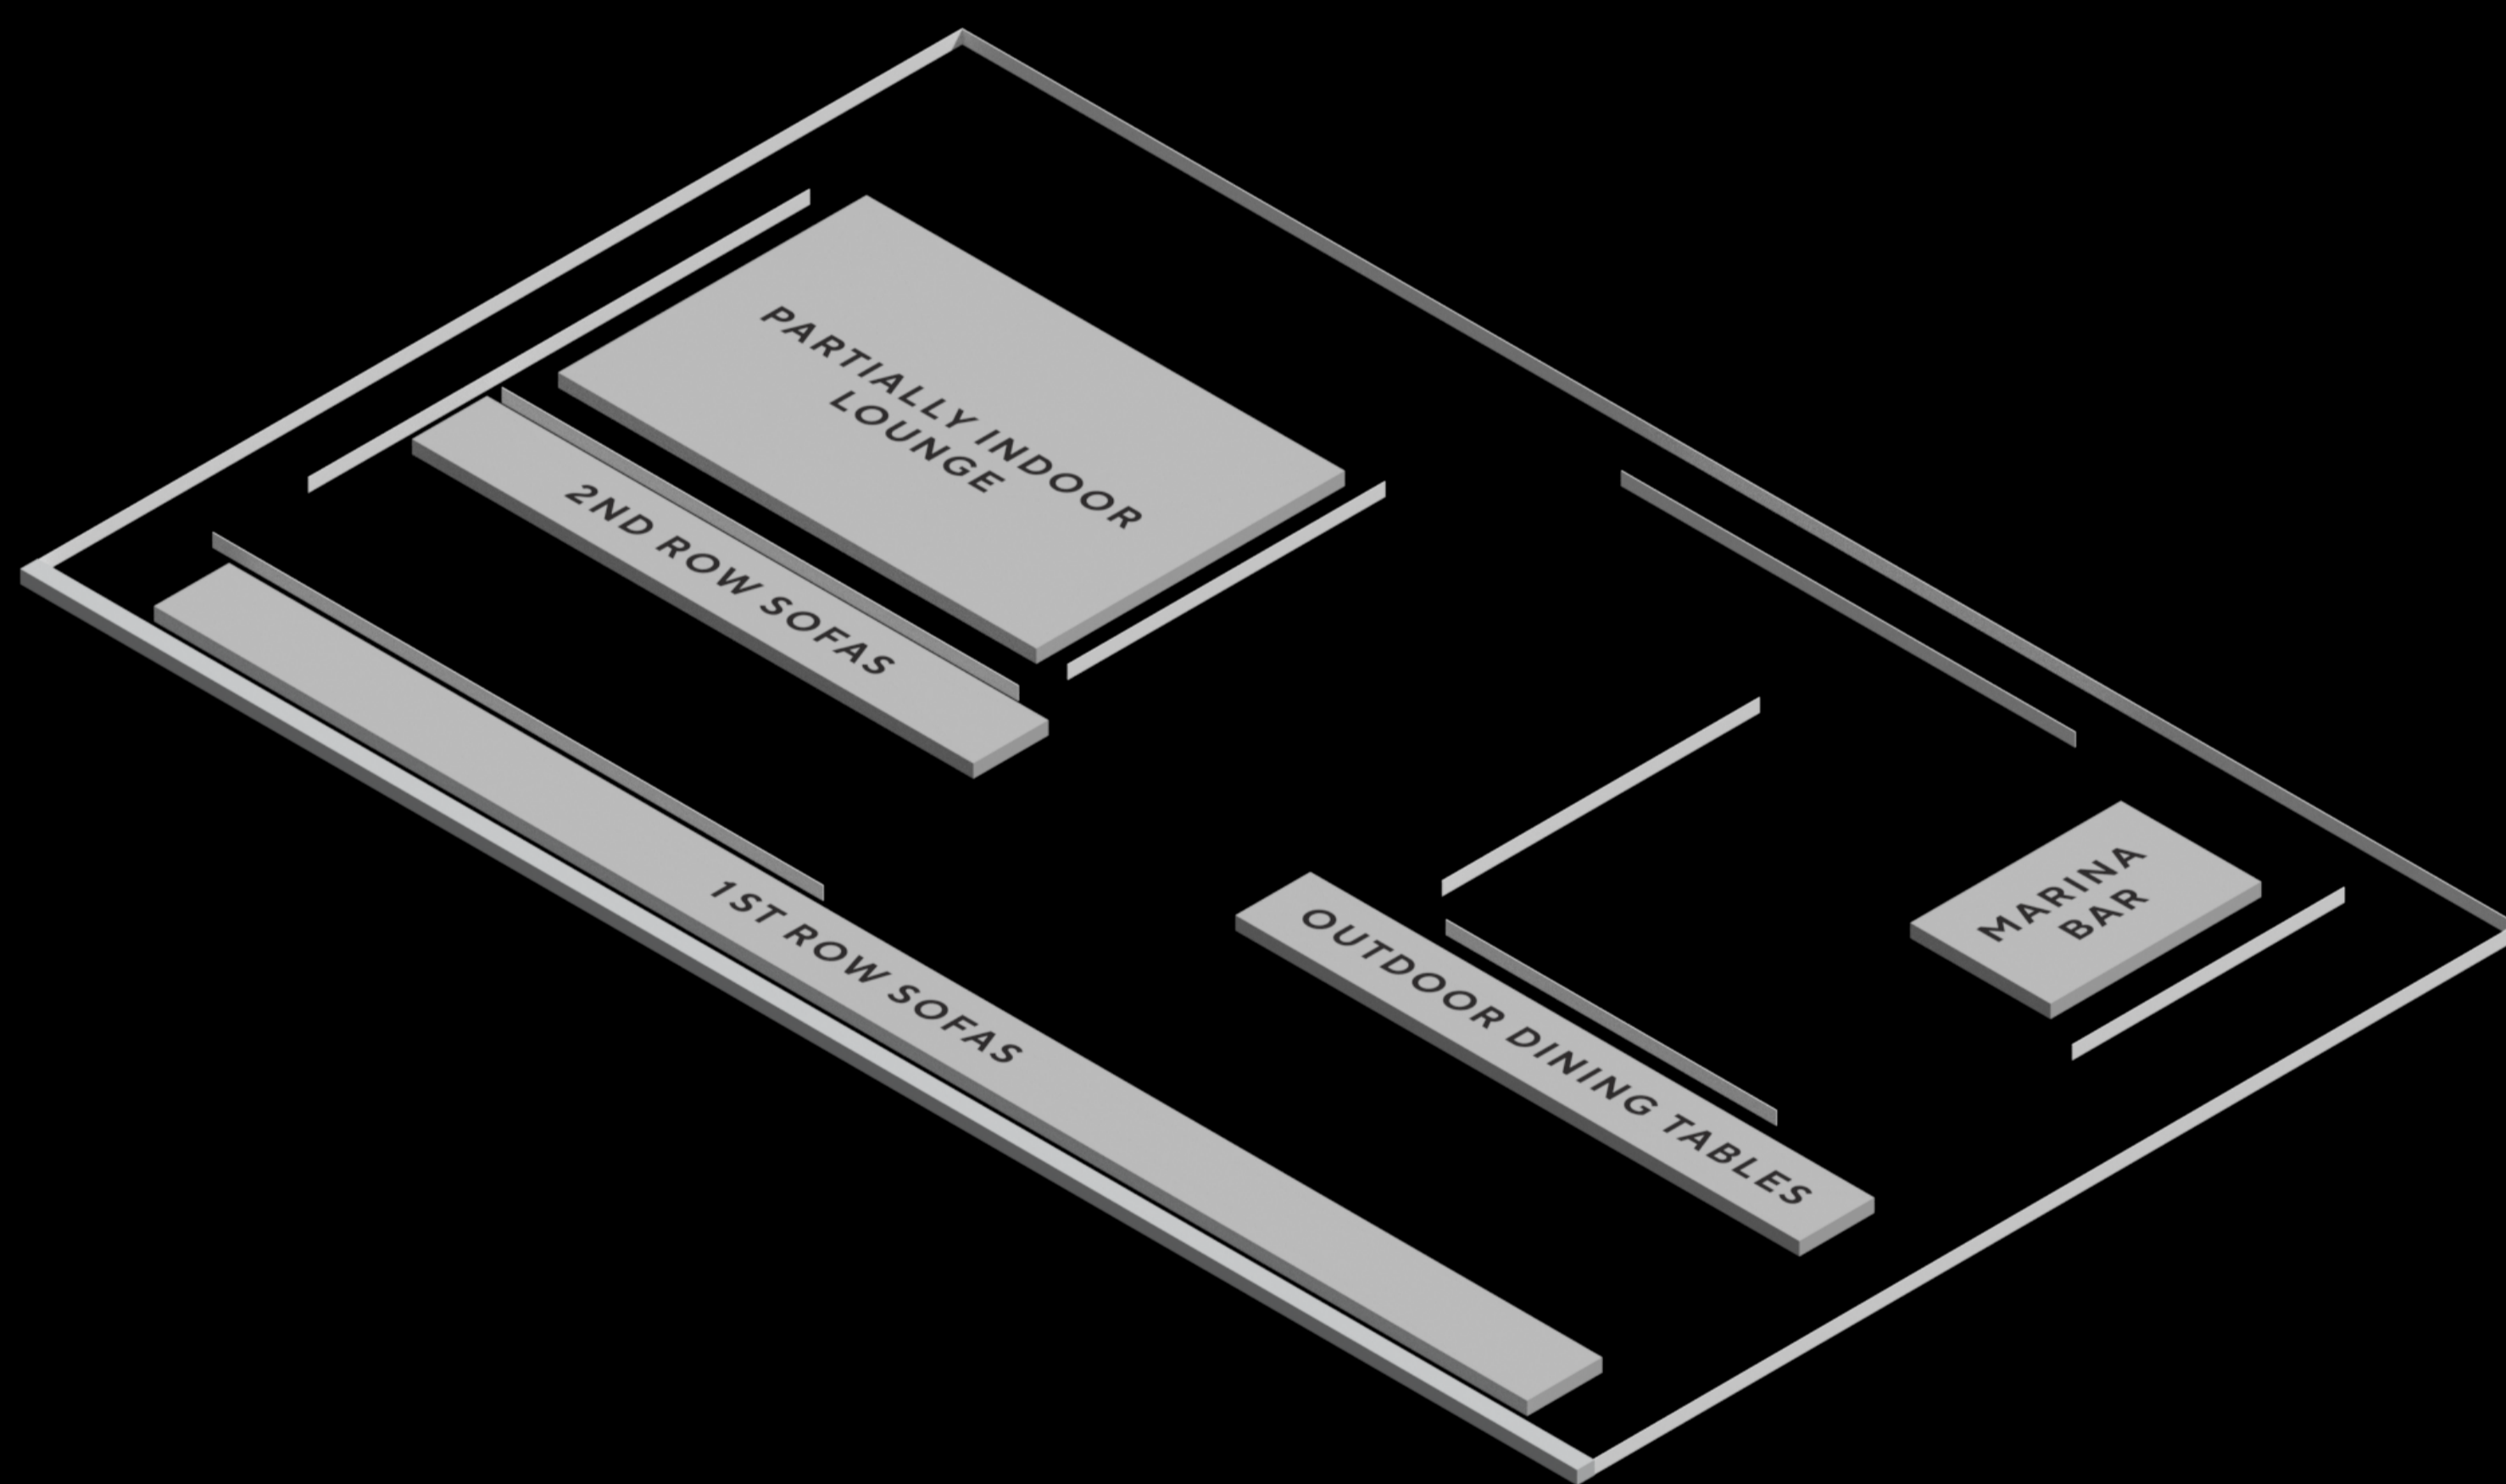

GOLD
AED8000 - UP TO 6 PEOPLE

BURJ VIEW DECK
AED5000 - UP TO 6 PEOPLE

PREMIUM
AED5000 - UP TO 6 PEOPLE

BRONZE
AED3000 - UP TO 4 PEOPLE

SILVER - HIGH TABLES
AED2000 - UP TO 2 PEOPLE

LOUNGE

SOFA BY THE GLASS
AED6000 - UP TO 6 PEOPLE

SOFA SECOND ROW
AED5000 - UP TO 6 PEOPLE

SOFA SECOND ROW
AED8000 - UP TO 8 PEOPLE

SOFA SECOND ROW
AED10000 - UP TO 10 PEOPLE

DINING TABLE LOUNGE
AED2000 - UP TO 4 PEOPLE

DINING TABLE PREMIUM LOUNGE
AED2500 - UP TO 3 PEOPLE