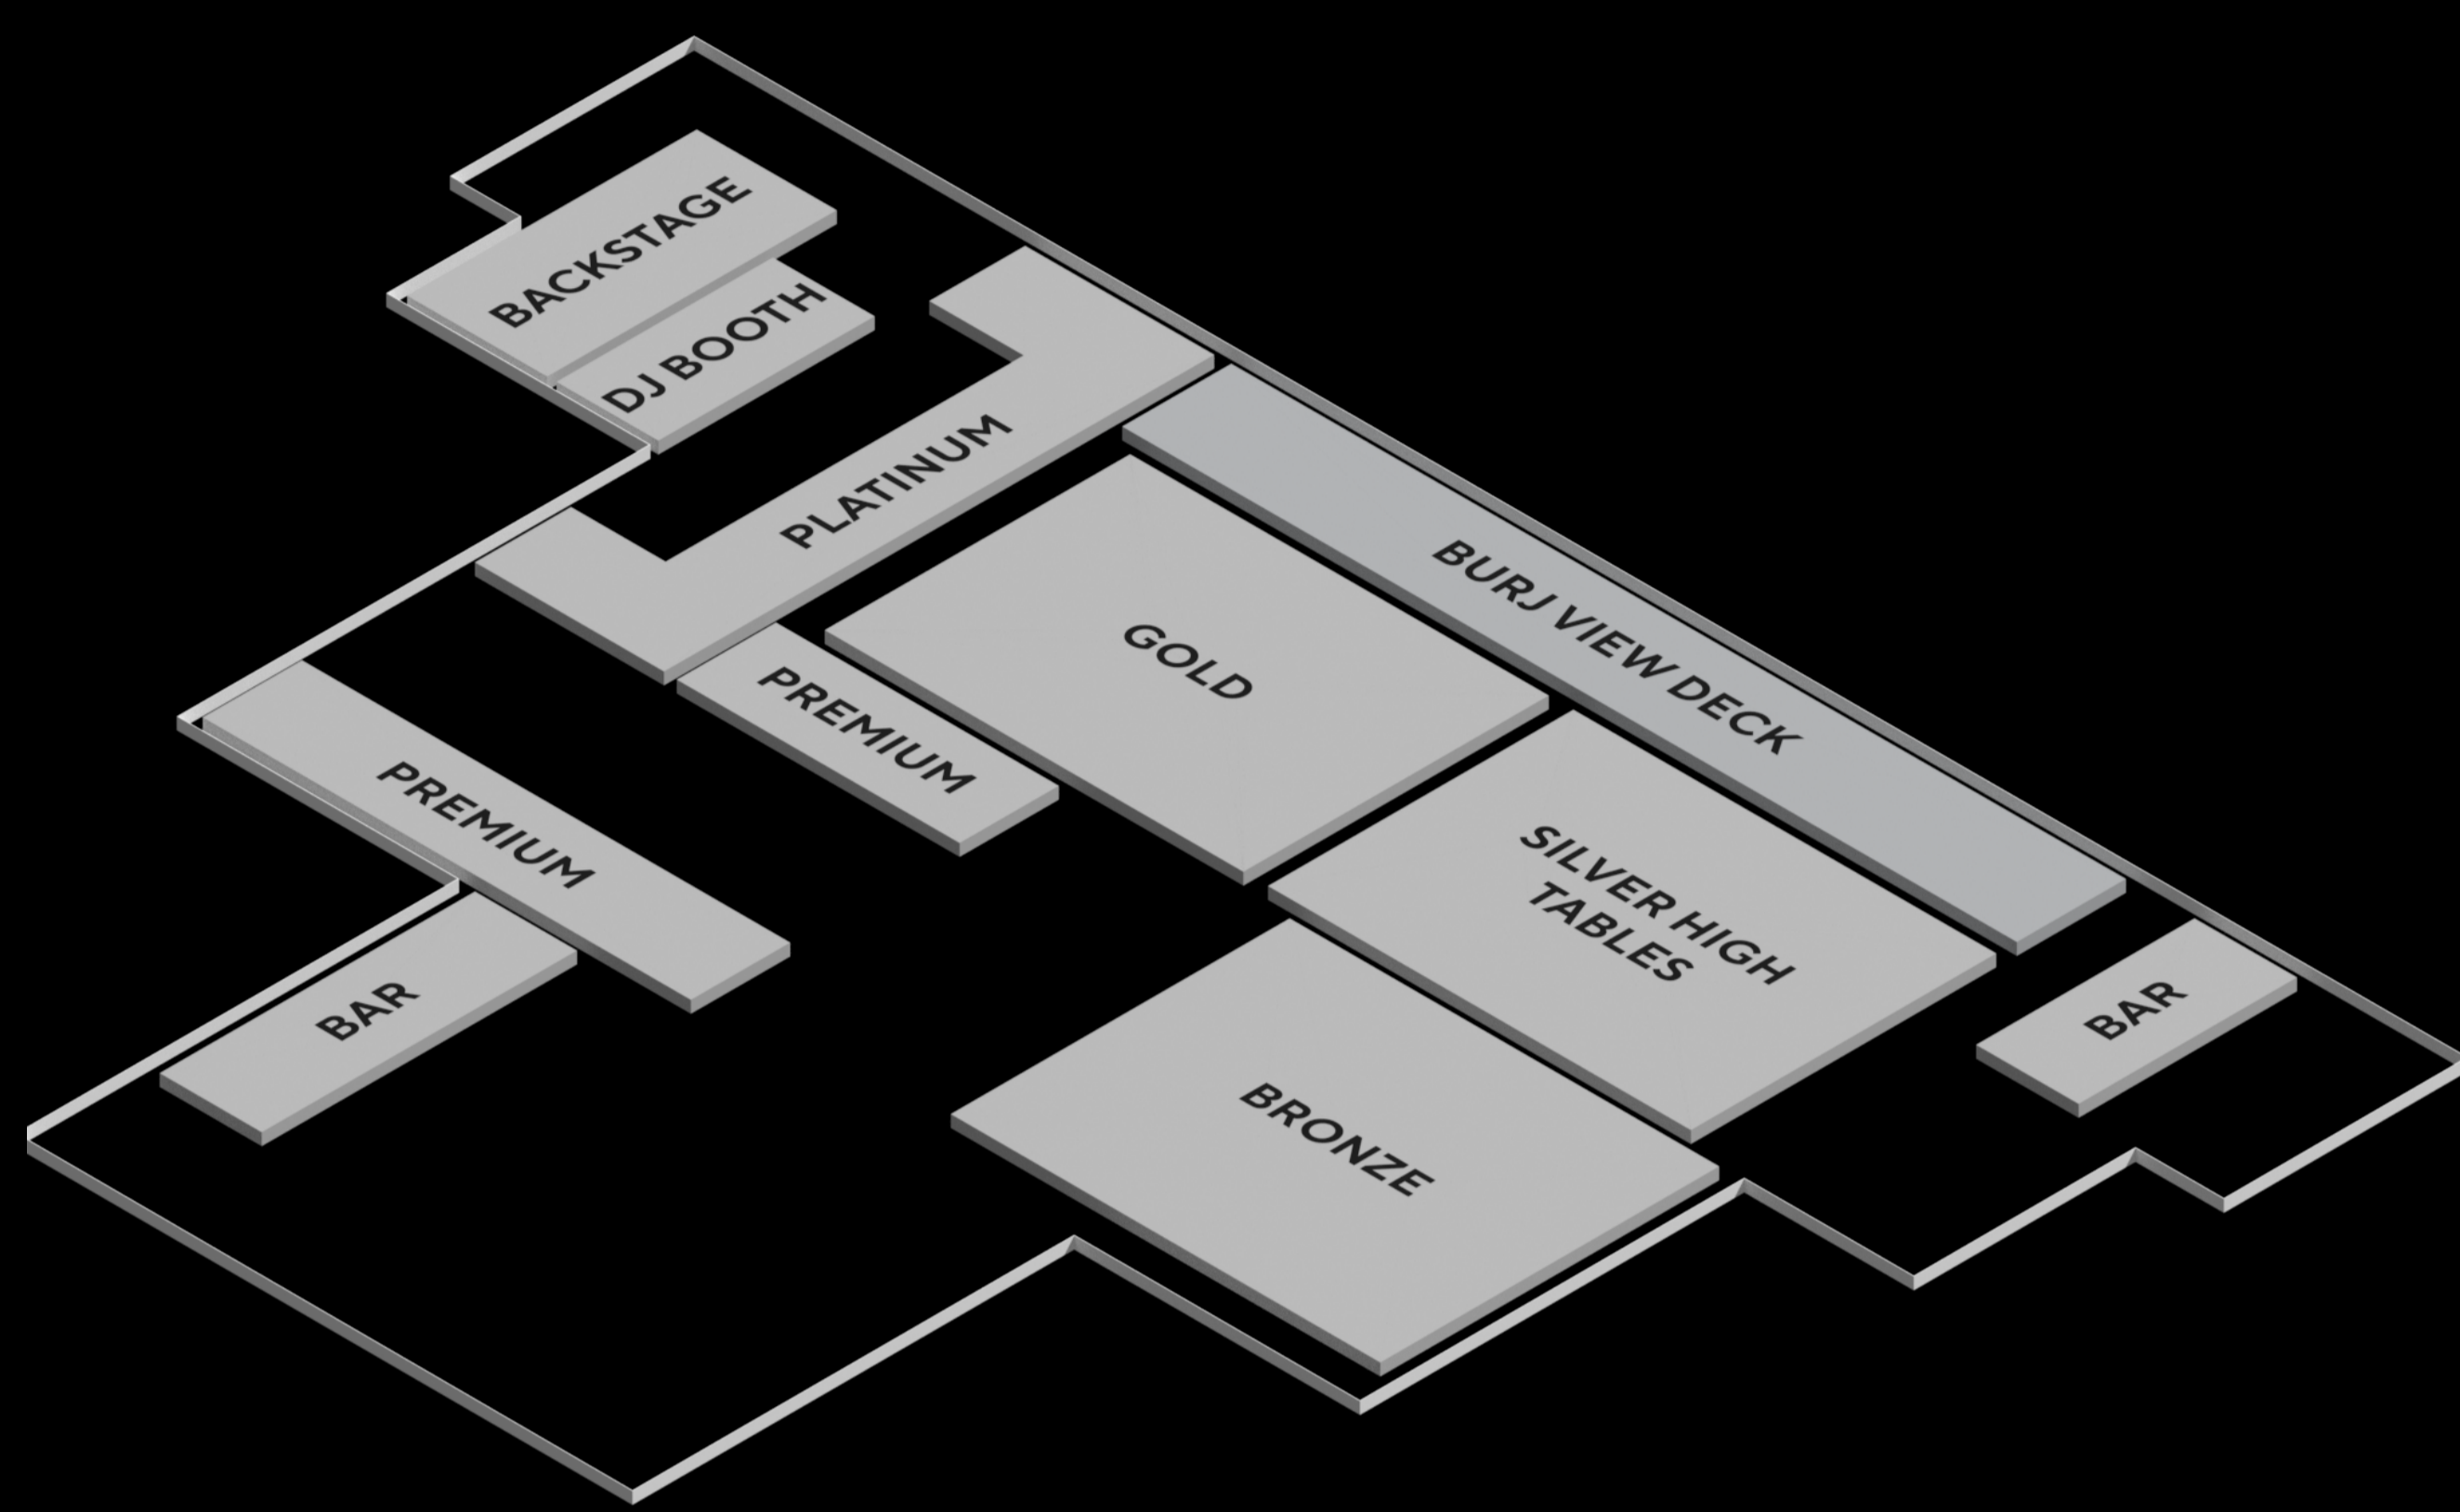

CLUB

BACKSTAGE
ON REQUEST

PLATINUM
AED10000 - UP TO 8 PEOPLE

GOLD
AED8000 - UP TO 6 PEOPLE

BURJ VIEW DECK
AED5000 - UP TO 6 PEOPLE

PREMIUM
AED5000 - UP TO 6 PEOPLE

BRONZE
AED3000 - UP TO 4 PEOPLE

SILVER - HIGH TABLES
AED2000 - UP TO 2 PEOPLE